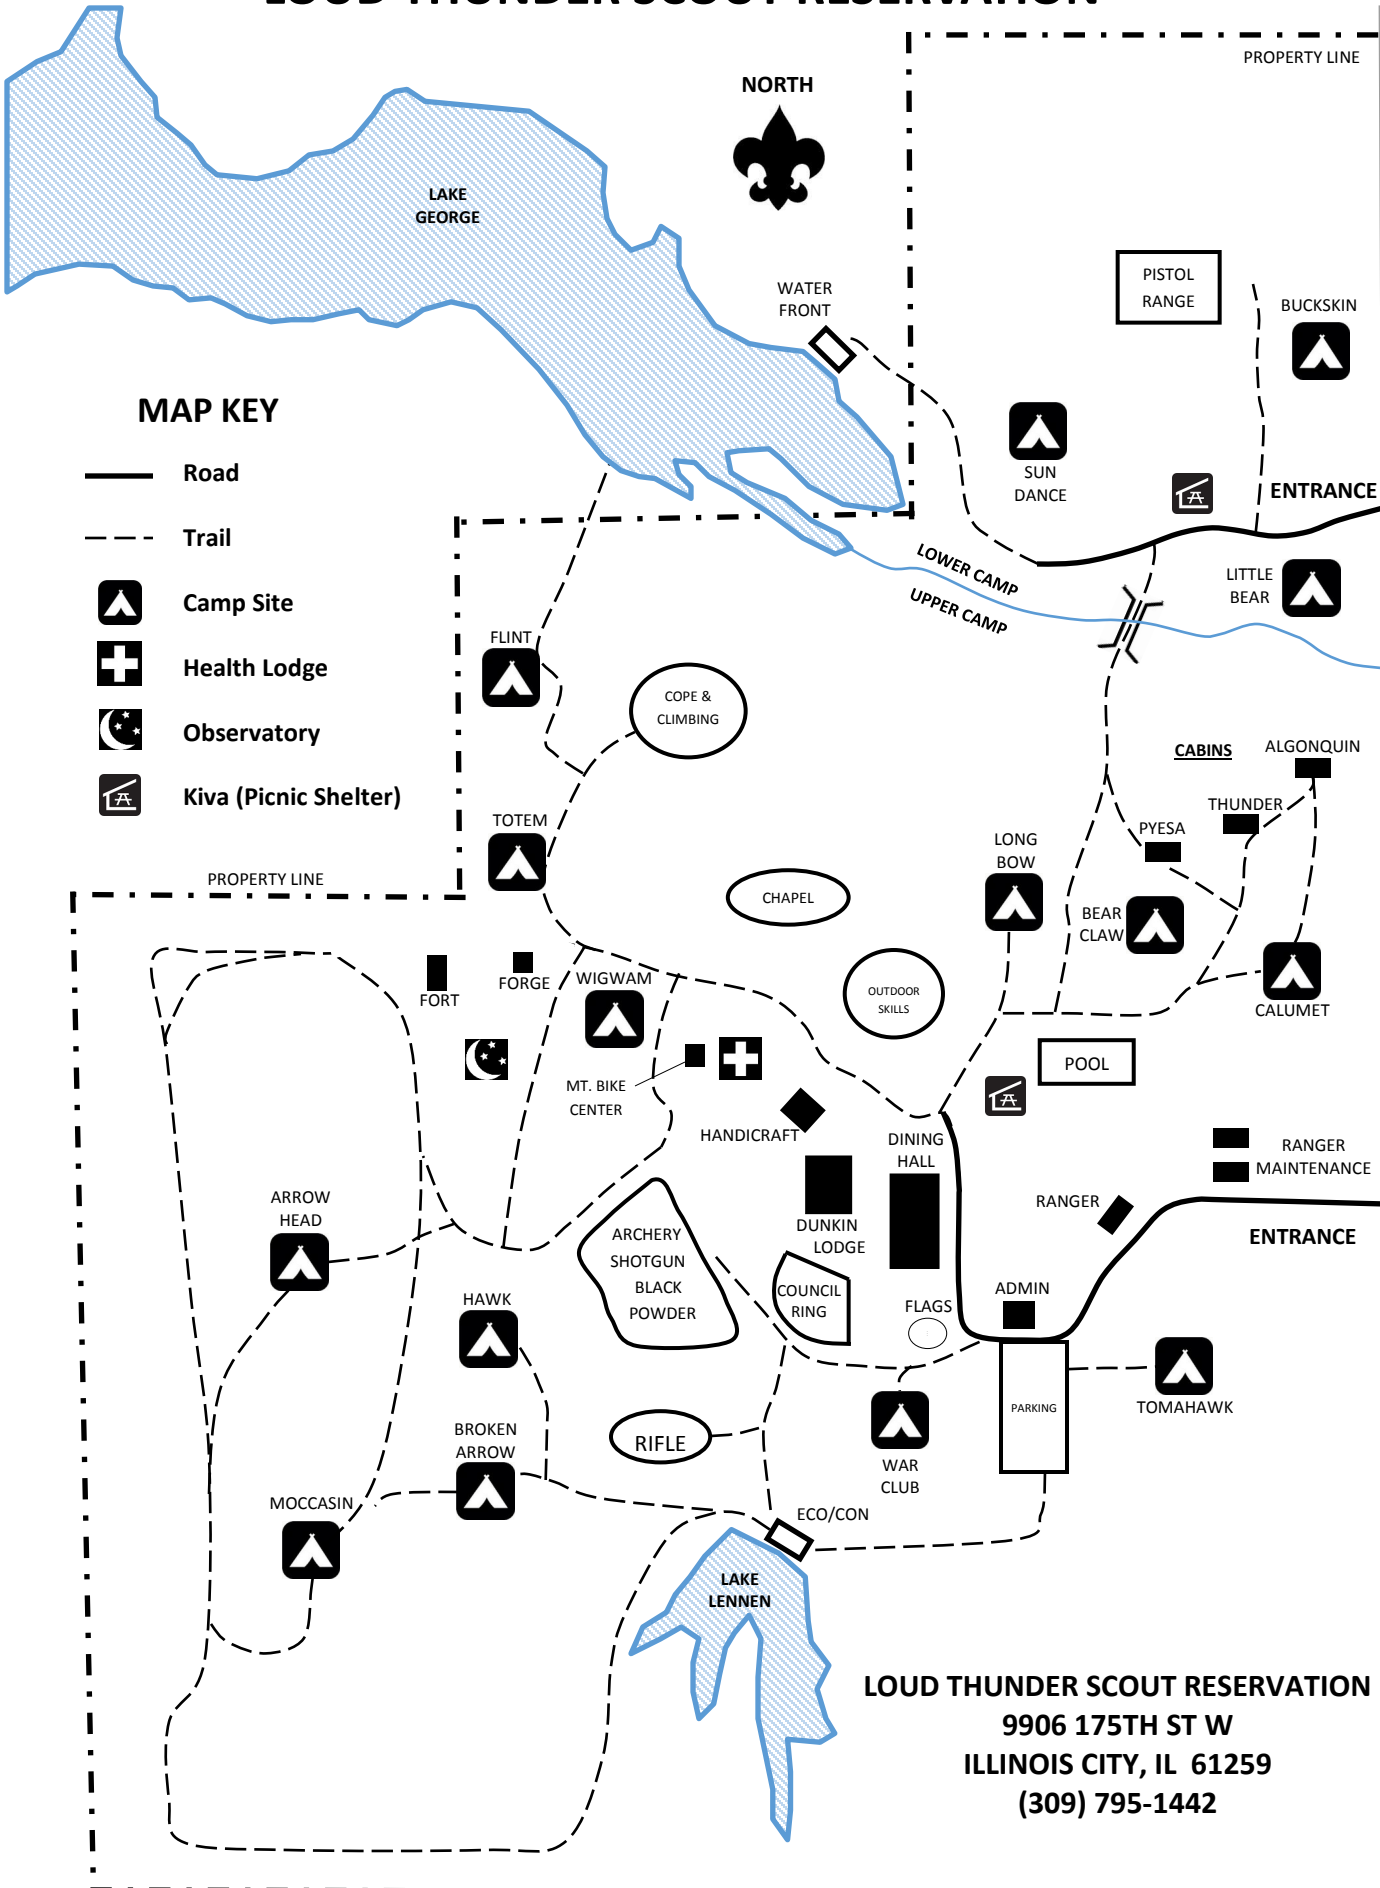

# LOUD THUNDER SCOUT RESERVATION

## MAP KEY

-  Road
-  Trail
-  Camp Site
-  Health Lodge
-  Observatory
-  Kiva (Picnic Shelter)

ILLINOIS RT 92

← 6 MILES—ANDALUSIA

ILLINOIS RT 92

ILLINOIS CITY—6 MILES →

**LOUD THUNDER SCOUT RESERVATION**  
 9906 175TH ST W  
 ILLINOIS CITY, IL 61259  
 (309) 795-1442